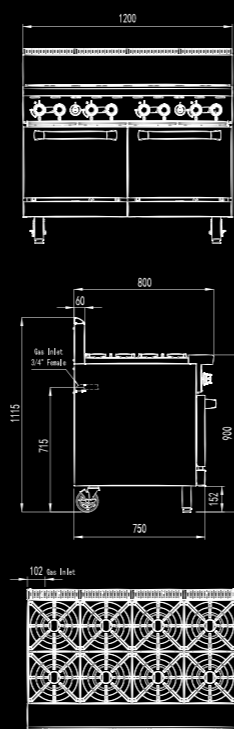

AT80G4B-O

Gas Type	NG/LPG
Gas Output Mj/h	Per burner: 28 / Oven: 26
Total Power Output Mj/h	Per burners: 112 / Oven: 26
Dimensions(mm)	W600 x D800 x H1115, 130kg
Packaging Dimensions(mm)	W685 x D995 x H1025, 176kg

AT80G6B-O

Gas Type	NG/LPG
Gas Output Mj/h	Per burner: 28 / Oven: 29
Total Power Output Mj/h	Per burners: 168 / Oven: 29
Dimensions(mm)	W900 x D800 x H1115, 174kg
Packaging Dimensions(mm)	W985 x D995 x H1025, 232.5kg

AT80G4B-O

AT80G6B-O

AT80G8B-O

AT80G8B-O

Gas Type	NG/LPG
Gas Output Mj/h	Per burner: 28 / Oven: 26
Total Power Output Mj/h	Per burners: 224 / Oven: 52
Dimensions(mm)	W1200 x D800 x H1115, 242kg
Packaging Dimensions(mm)	W1285 x D995 x H1025, 307.3kg

Optional Wire Shelving

AT80G4B-O / AT80G8B-O
WIRE13

AT80G6B-O
WIRE12

Optional Drop on Hotplate

GRID30
289mm x 136mm x 722mm