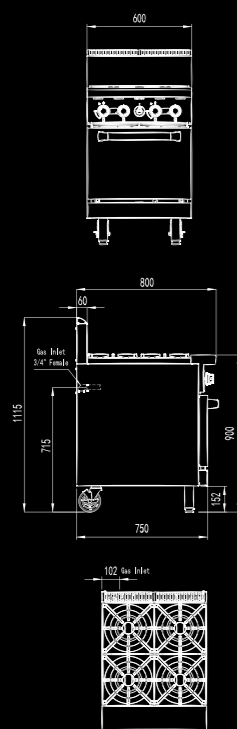

AT80G4B-O

Gas Type	NG/LPG
Gas Output Mj/h	Per burner: 28 / Oven: 26
Total Power Output Mj/h	Per burners: 112 / Oven: 26
Dimensions(mm)	W600 x D800 x H1115, 130kg
Packaging Dimensions(mm)	W685 x D995 x H1025, 176kg

AT80G6B-O

Gas Type	NG/LPG
Gas Output Mj/h	Per burner: 28 / Oven: 29
Total Power Output Mj/h	Per burners: 168 / Oven: 29
Dimensions(mm)	W900 x D800 x H1115, 174kg
Packaging Dimensions(mm)	W985 x D995 x H1025, 232.5kg

AT80G4B-O

AT80G6B-O

AT80G8B-O

AT80G8B-O

Gas Type	NG/LPG
Gas Output Mj/h	Per burner: 28 / Oven: 26
Total Power Output Mj/h	Per burners: 224 / Oven: 52
Dimensions(mm)	W1200 x D800 x H1115, 242kg
Packaging Dimensions(mm)	W1285 x D995 x H1025, 307.3kg

Optional Wire Shelving

AT80G4B-O / AT80G8B-O
WIRE13

AT80G6B-O
WIRE12

Optional Drop on Hotplate

GRID30
289mm x 136mm x 722mm