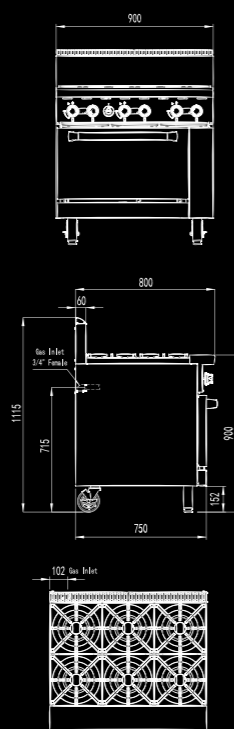

AT80G4B-O

Gas Type	NG/LPG
Gas Output Mj/h	Per burner: 28 / Oven: 26
Total Power Output Mj/h	Per burners: 112 / Oven: 26
Dimensions(mm)	W600 x D800 x H1115, 130kg
Packaging Dimensions(mm)	W685 x D995 x H1025, 176kg

AT80G6B-O

Gas Type	NG/LPG
Gas Output Mj/h	Per burner: 28 / Oven: 29
Total Power Output Mj/h	Per burners: 168 / Oven: 29
Dimensions(mm)	W900 x D800 x H1115, 174kg
Packaging Dimensions(mm)	W985 x D995 x H1025, 232.5kg

AT80G4B-O

AT80G6B-O

AT80G8B-O

AT80G8B-O

Gas Type	NG/LPG
Gas Output Mj/h	Per burner: 28 / Oven: 26
Total Power Output Mj/h	Per burners: 224 / Oven: 52
Dimensions(mm)	W1200 x D800 x H1115, 242kg
Packaging Dimensions(mm)	W1285 x D995 x H1025, 307.3kg

Optional Wire Shelving

AT80G4B-O / AT80G8B-O
WIRE13

AT80G6B-O
WIRE12

Optional Drop on Hotplate

GRID30
289mm x 136mm x 722mm